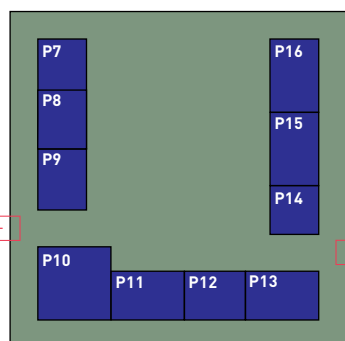

ENTRY ↑ ↓ EXIT

ENTRY

EXIT ↓ ↑ ENTRY

EXIT ↑ ↓ ENTRY
GATE 4

Wheelchair Available

Café Blue Tokai

P17

Emergency Assembly Area